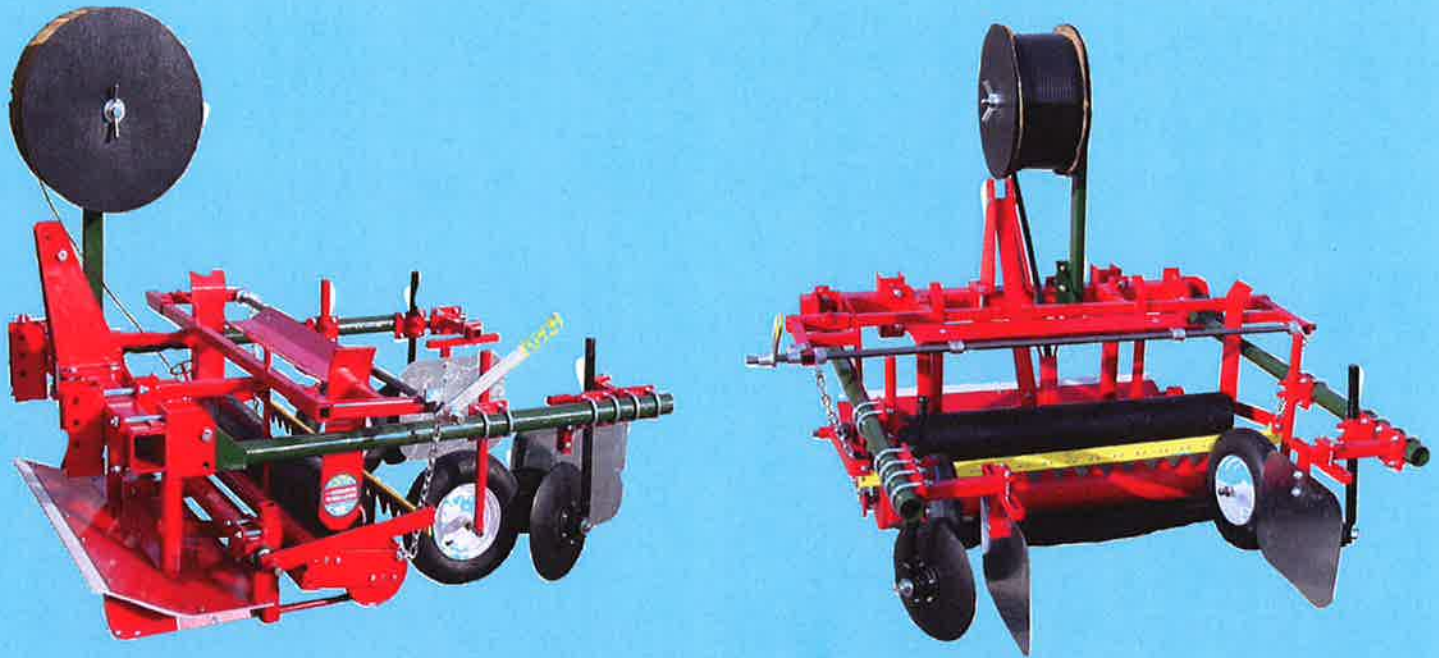

# Mechanical Transplanter Company

## Model 92 - Mulch Layer

*Shown with optional Drip Tape Applicator and Plastic Mulch Cutter*

### MODEL 92 STANDARD FEATURES

- Leveling pan for very smooth and firm beds
- Double rollers for easy loading of plastic
- Roller assembly allows for self starting of plastic, just set the machine down and go!
- Extra roll holder feeds new roll into machine with just a pull of a lever
- Bed shaping shoes open furrow for the stretch wheels to hold the plastic while rear cover discs apply soil to edge of plastic
- Large soil shields keep the plastic surface clean and allows for faster application speeds
- For use with 30-48" plastic mulch