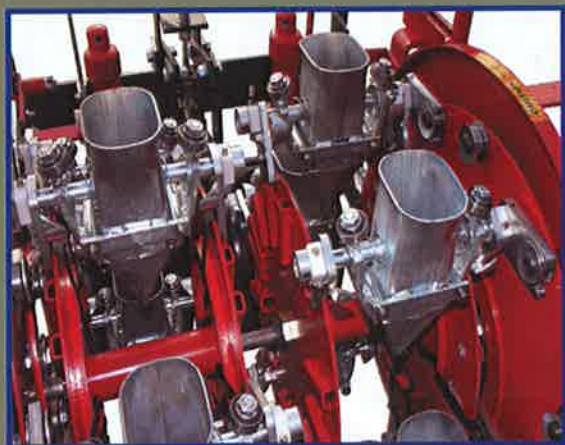

Mechanical Transplanter Company

MODEL 912T & 948T

TWIN ROW MULCH PLANTERS

NEW

Twin Row Mulch Planter

- * 12", 14", 16" or 18" rows
- * Plant spacing starts at 10"
- * Staggered plant capability
- * Choice of flat trays or carousel
- * 2-Size pocket points available
Small for cells up to 1-1/2"
Large for cells from 1-1/2" - 2-1/4"

NEW Quick change pocket system. Pockets can be changed in minutes. Lift clips, pull pockets up and out; slots are numbered for fast easy spacing changes (Plants can be staggered as shown below).

Twin row widths available: 12", 14", 16", 18"
for row widths beyond 18" use two 912's